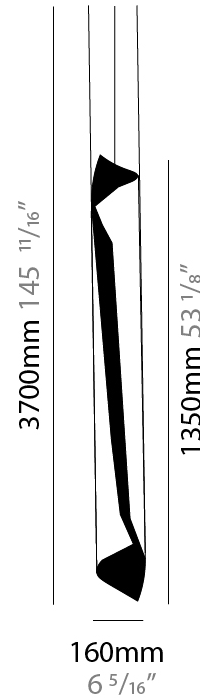

PROJECT
TYPE
SPECIFIER
QUANTITY
DATE

HUE SUSPENSION

D131107-

base number   Finish
Options

1. To build a product code in our configurator select the specify button on the base model # product page
2. To build a manual product code on this datasheet choose from the options listed below in blue font and add the suffix to the base model #

GENERAL

Series: HUE
Brand: Knikerboker
Division: Design
Mounting Type: Suspension
Mounting Location: Ceiling
Subcategory: Pendant

PHYSICAL

Shape: Abstract
Diameter (mm): 160
Diameter (in): 6 5/16
Height (mm): 1350
Height (in): 53 1/8
Max. Overall Height (mm): 3700
Max. Overall Height (in): 145 11/16
Light Distribution: Direct / Indirect
Fixture Finish: BRL / BFM / BRW / CLF / CLM / CLW / GLF / GLM / GLW / MBK / SLF / SLM / SLW / WHI
Fixture Material: Metal
Cable Details: 2 Silicone Cable 2000mm / 78 3/4"

ELECTRICAL

Number of Lamps: 4
Lamp Type: LED Retrofit
Bulb Included: Bulb Not Included
Max. Wattage Per Lamp (W): 4.5
Lamp Base: E26
Input Voltage (V): 120
Upon Request: 277Vac / GU10

LED

OPTICAL

RATINGS AND CERTIFICATIONS

Certified By: Certified for North American Standards
IP rating: IP20