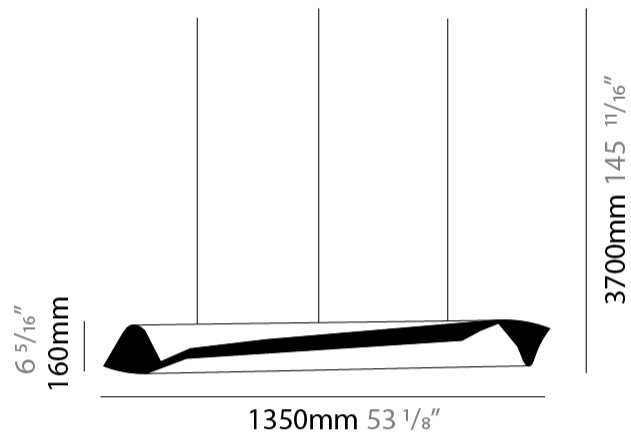

PROJECT	
TYPE	
SPECIFIER	
QUANTITY	
DATE	

HUE SUSPENSION

D131213-

base number   Finish
Options

1. To build a product code in our configurator select the specify button on the base model # product page
2. To build a manual product code on this datasheet choose from the options listed below in blue font and add the suffix to the base model #

GENERAL

Series: HUE
Brand: Knikerboker
Division: Design
Mounting Type: Suspension
Mounting Location: Ceiling
Subcategory: Pendant

PHYSICAL

Shape: Abstract
Diameter (mm): 160
Diameter (in): 6 5/16
Height (mm): 1350
Height (in): 53 1/8
Max. Overall Height (mm): 3700
Max. Overall Height (in): 145 11/16
Light Distribution: Direct / Indirect
Fixture Finish: BRL / BFM / BRW / CLF / CLM / CLW / GLF / GLM / GLW / MBK / SLF / SLM / SLW / WHI
Fixture Material: Metal
Cable Details: 1 Silicone Cable 2000mm / 78 3/4"

ELECTRICAL

Number of Lamps: 4
Lamp Type: LED Retrofit
Bulb Included: Bulb Not Included
Max. Wattage Per Lamp (W): 4.5
Lamp Base: E26
Input Voltage (V): 120
Upon Request: 277Vac / GU10

LED

OPTICAL

RATINGS AND CERTIFICATIONS

Certified By: Certified for North American Standards
IP rating: IP20